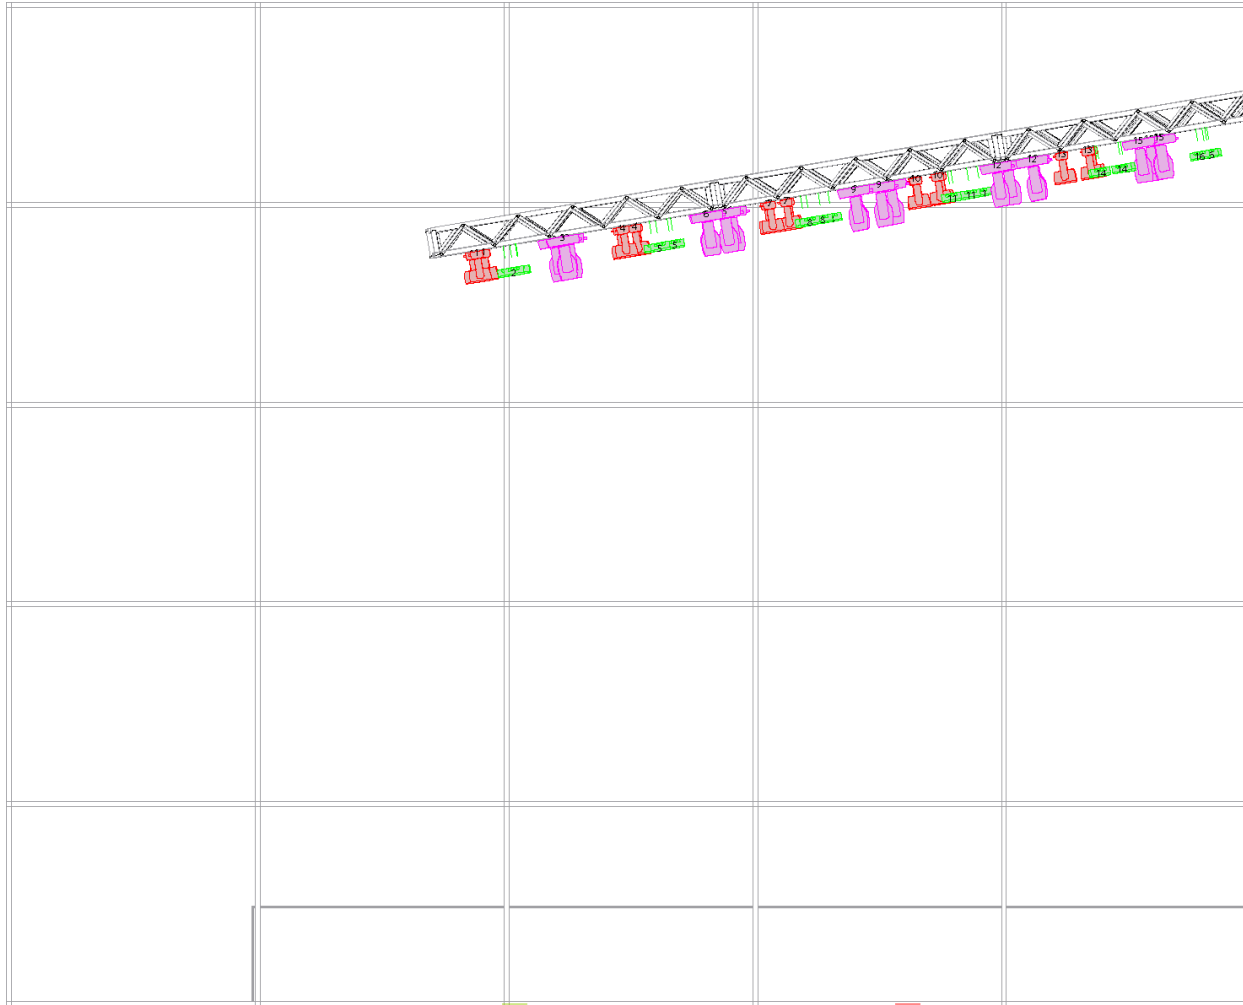

ISSUE
04/03/2022
RE-ISSUE
04/03/2022

PROJECT
LOLLAPALOOZA SCL 2022

DRAWN BY
Lotus Pro
DESCRIPTION
Technical Book

SIDE

CONSOLE
MA2 COMMAND WING
TIGER TOUCH

Legend

Symbol	Name	Count
	MAC Aura	20
	PAR LED	24
	PR XR 200 Beam	20
	COB 400'	08
	PANEL LED PHILLIPS	20