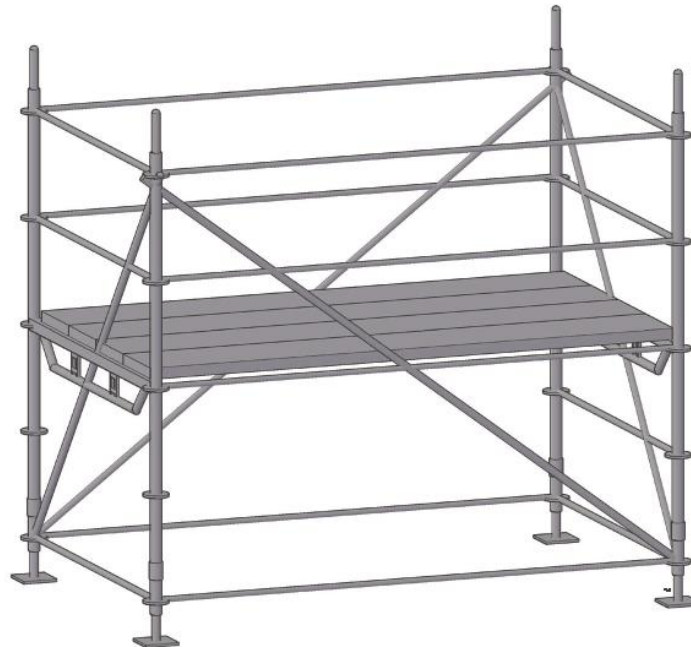

CAMERA STAND

LAYER

x3 U.

*all measures are in meters

LOTUS

VENUE
Parque Bicentenario de Cerrillos
Av. Pedro Aguirre Cerda #6100
Santiago, Chile.

ISSUE
04/03/2022
RE-ISSUE
04/03/2022

PROJECT
LOLLAPALOOZA SCL 2022

DRAWN BY
Lotus Pro
DESCRIPTION
Technical Book

VENUE
Parque Bicentenario de Cerrillos
Av. Pedro Aguirre Cerda #6100

PROJECT
LOLLAPALOOZA
Santiago 2022

ISSUE
04/03/2022

DRAWN BY
Lotus Pro

DESCRIPTION
Technical Book