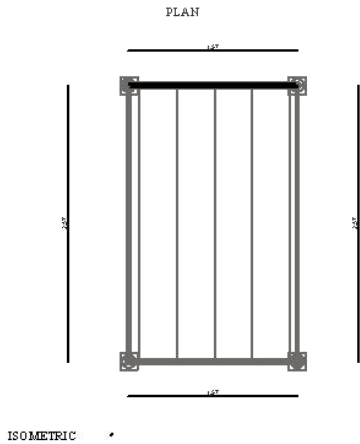

ISSUE
04/03/2022

DRAWN BY
Lotus Pro

DESCRIPTION
Technical Book

CAMERA STAND

LAYER

x3 U.

*all measures are in meters

LOTUS