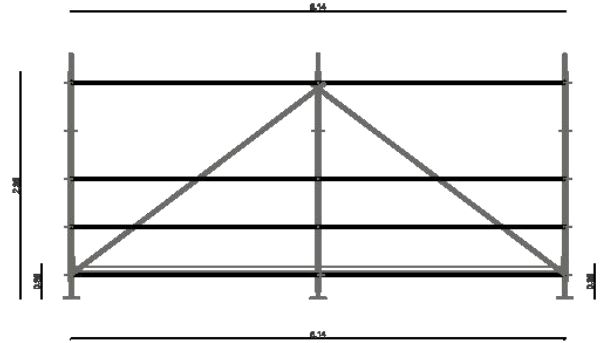

F.O.H.

LAYHER

*all measures are in meters

PLAN VIEW

FRONT

ISOMETRIC

LOTUS

VENUE
Parque Bicentenario de Cerrillos
Av. Pedro Aguirre Cerda #6100
Santiago, Chile.

ISSUE
04/03/2022
RE-ISSUE
04/03/2022

PROJECT
LOLLAPALOOZA SCL 2022

DRAWN BY
Lotus Pro
DESCRIPTION
Technical Book

VENUE
Parque Bicentenario de Cerrillos
Av. Pedro Aguirre Cerda #6100

PROJECT
LOLLAPALOOZA
Santiago 2022

ISSUE
04/03/2022

DRAWN BY
Lotus Pro

DESCRIPTION
Technical Book