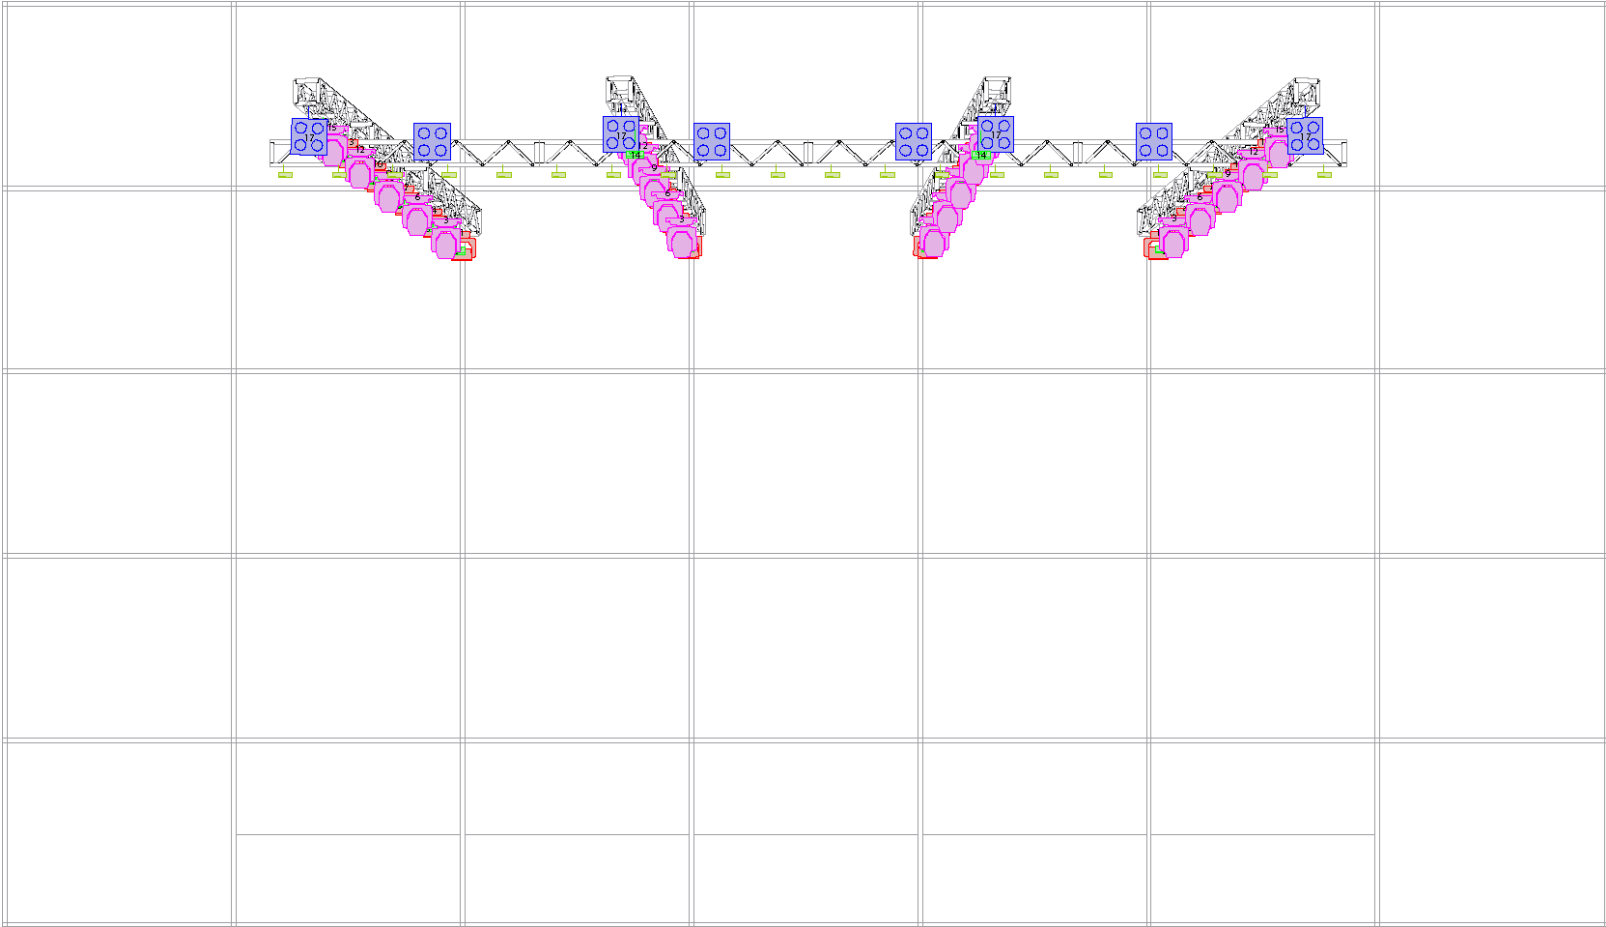

FRONT

LOTUS

VENUE
Parque Bicentenario de Cerrillos
Av. Pedro Aguirre Cerda #6100
Santiago, Chile.

ISSUE
04/03/2022
RE-ISSUE
04/03/2022

PROJECT
LOLLAPALOOZA SCL 2022

DRAWN BY
Lotus Pro
DESCRIPTION
Technical Book