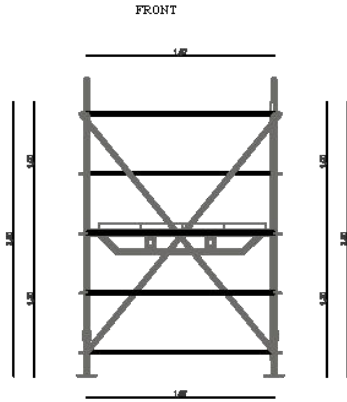

ISSUE
04/03/2022

DRAWN BY
Lotus Pro

DESCRIPTION
Technical Book

CAMERA STAND

LAYER

x3 U.

*all measures are in meters

LOTUS