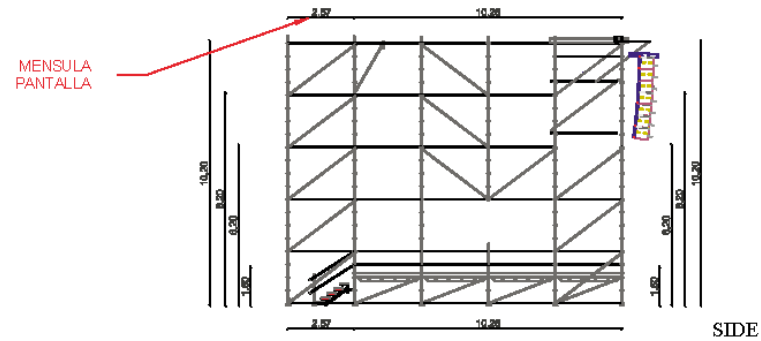

FRONT

LOTUS

VENUE
Parque Bicentenario de Cerrillos
Av. Pedro Aguirre Cerda #6100
Santiago, Chile.

ISSUE
04/03/2022
RE-ISSUE
04/03/2022

PROJECT
LOLLAPALOOZA SCL 2022

DRAWN BY
Lotus Pro
DESCRIPTION
Technical Book