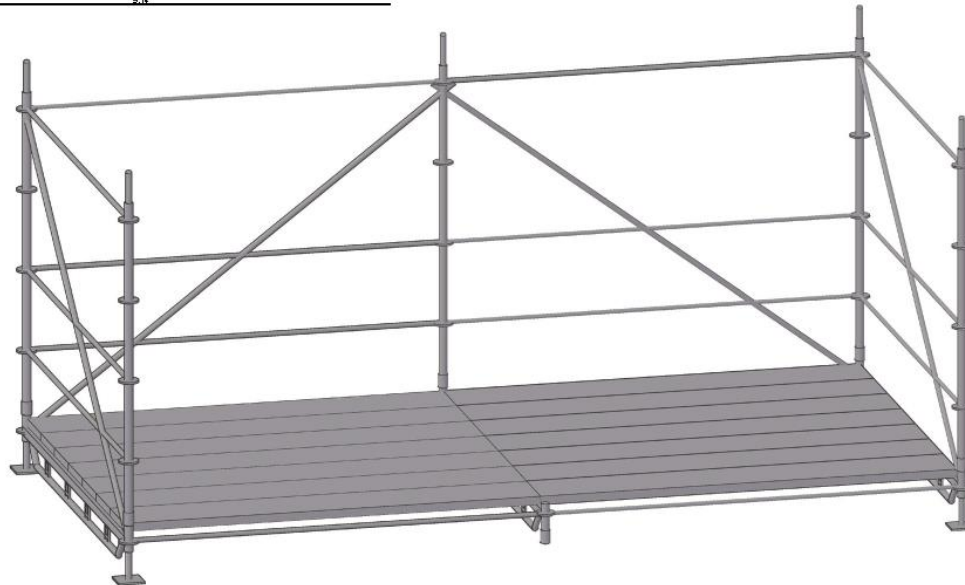

F.O.H.

LAYHER

*all measures are in meters

PLAN VIEW

FRONT

ISOMETRIC

LOTUS

VENUE
Parque Bicentenario de Cerrillos
Av. Pedro Aguirre Cerda #6100
Santiago, Chile.

ISSUE
04/03/2022
RE-ISSUE
04/03/2022

PROJECT
LOLLAPALOOZA SCL 2022

DRAWN BY
Lotus Pro
DESCRIPTION
Technical Book

VENUE
Parque Bicentenario de Cerrillos
Av. Pedro Aguirre Cerda #6100

PROJECT
LOLLAPALOOZA
Santiago 2022

ISSUE
04/03/2022

DRAWN BY
Lotus Pro

DESCRIPTION
Technical Book