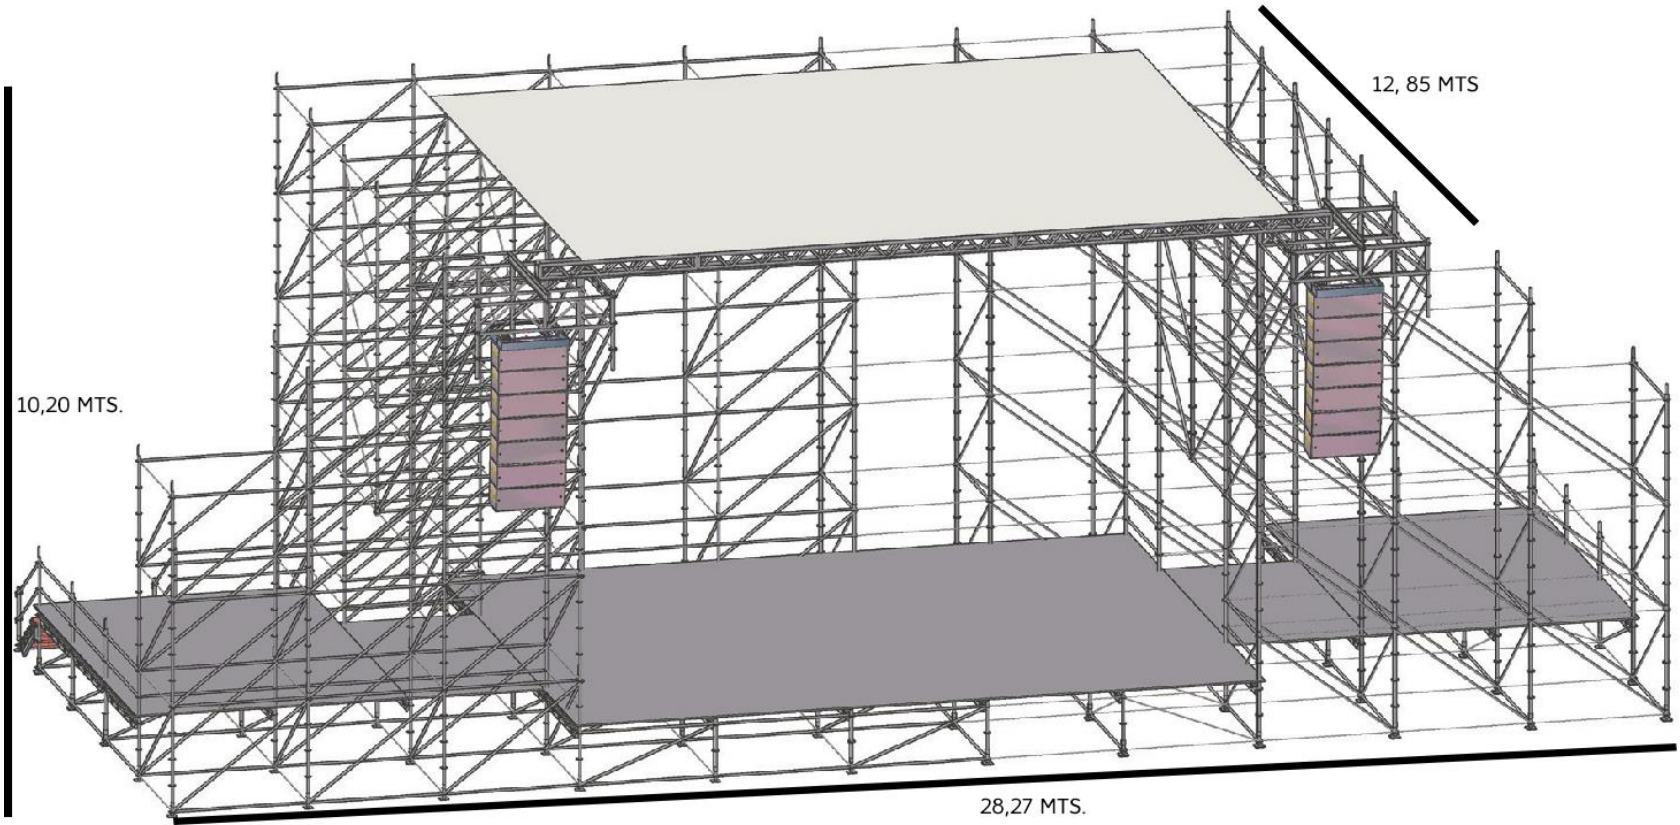

ISSUE
04/03/2022
RE-ISSUE
04/03/2022

PROJECT
LOLLAPALOOZA SCL 2022

DRAWN BY
Lotus Pro
DESCRIPTION
Technical Book

3. ALDEA VERDE STAGE

DESCRIPTION SCAFFOLD LAYHER ALDEA VERDE STAGE

*all measures are in meters