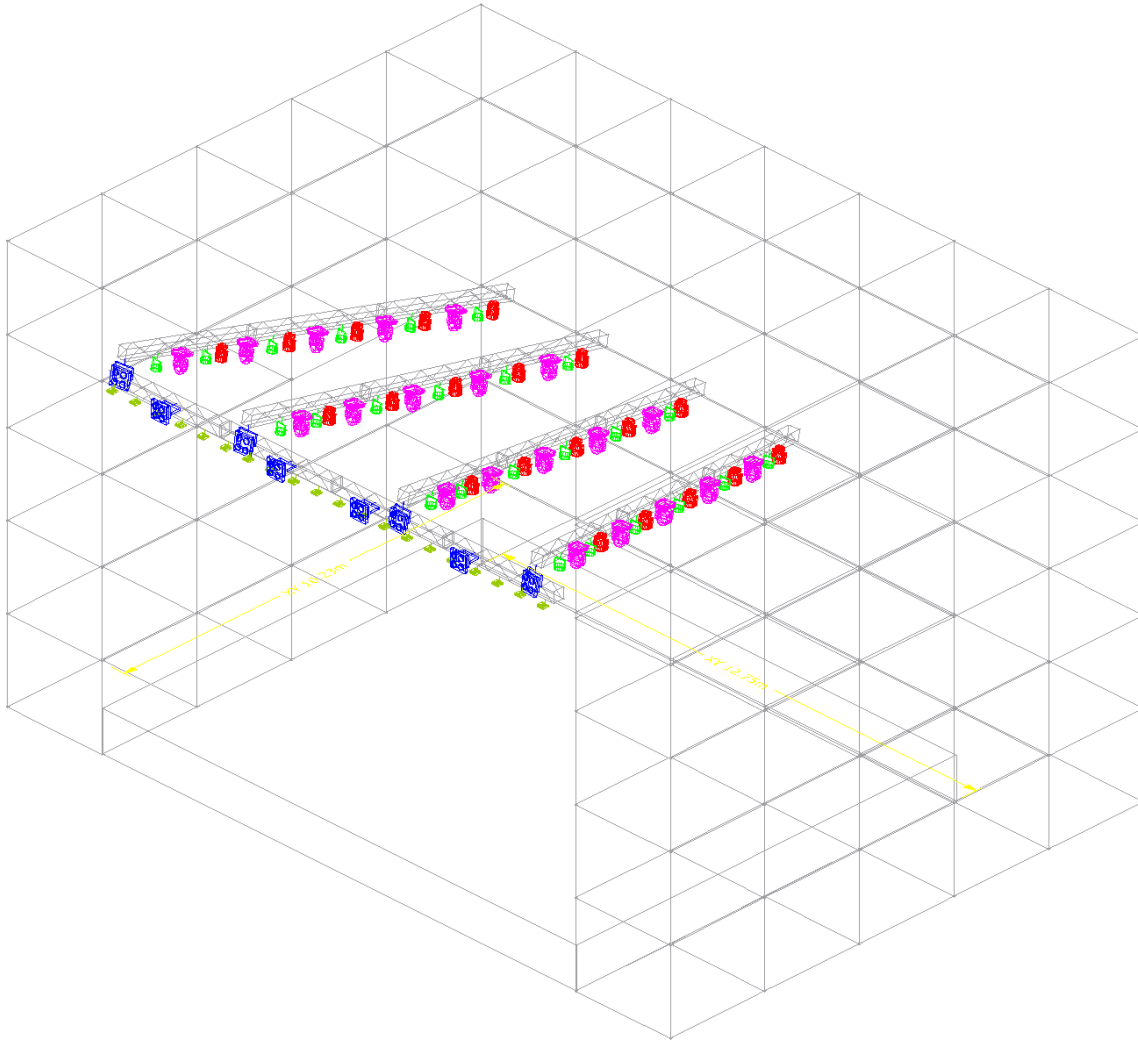

ISSUE
04/03/2022
RE-ISSUE
04/03/2022

PROJECT
LOLLAPALOOZA SCL 2022

DRAWN BY
Lotus Pro
DESCRIPTION
Technical Book

SIDE

CONSOLE
MA2 COMMAND WING
TIGER TOUCH

Legend

Symbol	Name	Count
	MAC Aura	20
	PAR LED	24
	PR XR 200 Beam	20
	COB 400'	08
	PANEL LED PHILLIPS	20

ISOMETRIC

CONSOLE
MA2 COMMAND WING
TIGER TOUCH

Legend

Symbol	Name	Count
	MAC Aura	20
	PAR LED	24
	PR XR 200 Beam	20
	COB 400'	08
	PANEL LED PHILLIPS	20

6.VIDEO

01 LED - P4,8 MM – Central Screen

Module Width	0,5	Module Height	0,5	total 72
Module Quantity (width)	12	Module Quantity (height)	06	
Width (Mt.)	06	Height (Mt.)	03	
Weight (Kg.)	10	Total Weight	720	
Width (pixels)	104	Height (pixel)	104	
Total Pixel Width	1248	Total Pixel Height	624	