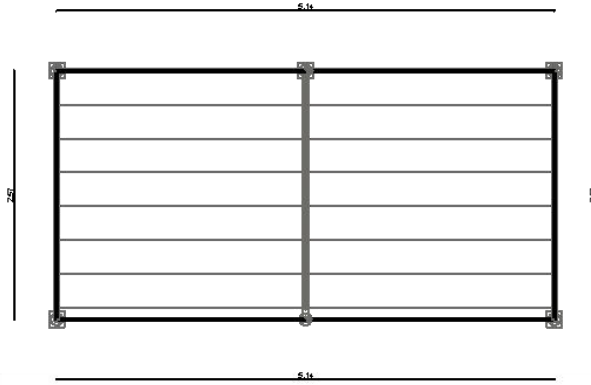

F.O.H.

LAYHER

*all measures are in meters

PLAN VIEW

FRONT

ISOMETRIC

LOTUS

VENUE
Parque Bicentenario de Cerrillos
Av. Pedro Aguirre Cerda #6100
Santiago, Chile.