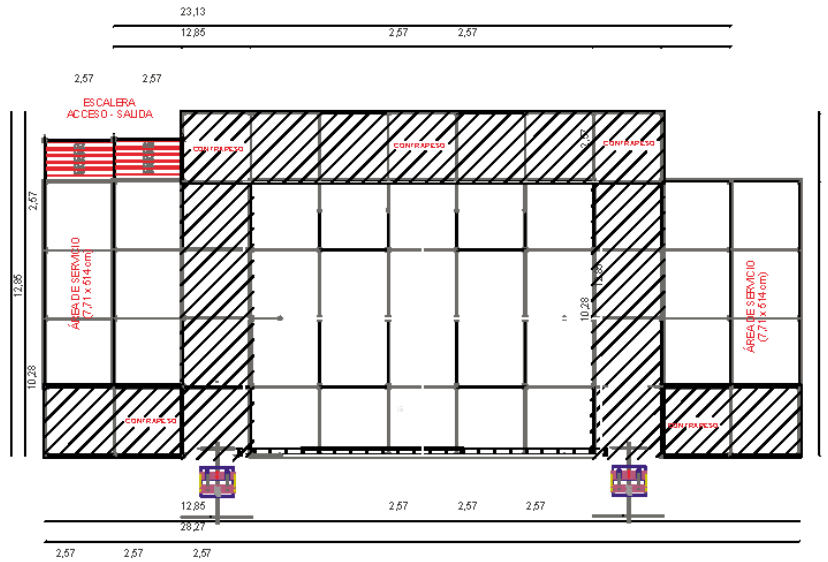

VENUE
Parque Bicentenario de Cerrillos
Av. Pedro Aguirre Cerda #6100

PROJECT
LOLLAPALOOZA
Santiago 2022

ISSUE
04/03/2022

DRAWN BY
Lotus Pro

DESCRIPTION
Technical Book

ALDEA VERDE STAGE

LAYER

PLAN VIEW