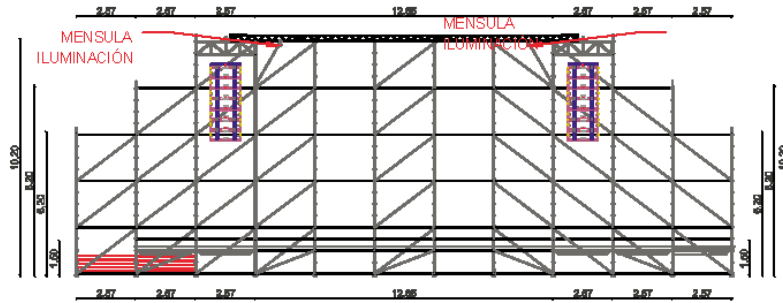

FRONT

LOTUS

VENUE
Parque Bicentenario de Cerrillos
Av. Pedro Aguirre Cerda #6100
Santiago, Chile.

ISSUE
04/03/2022
RE-ISSUE
04/03/2022

PROJECT
LOLLAPALOOZA SCL 2022

DRAWN BY
Lotus Pro
DESCRIPTION
Technical Book