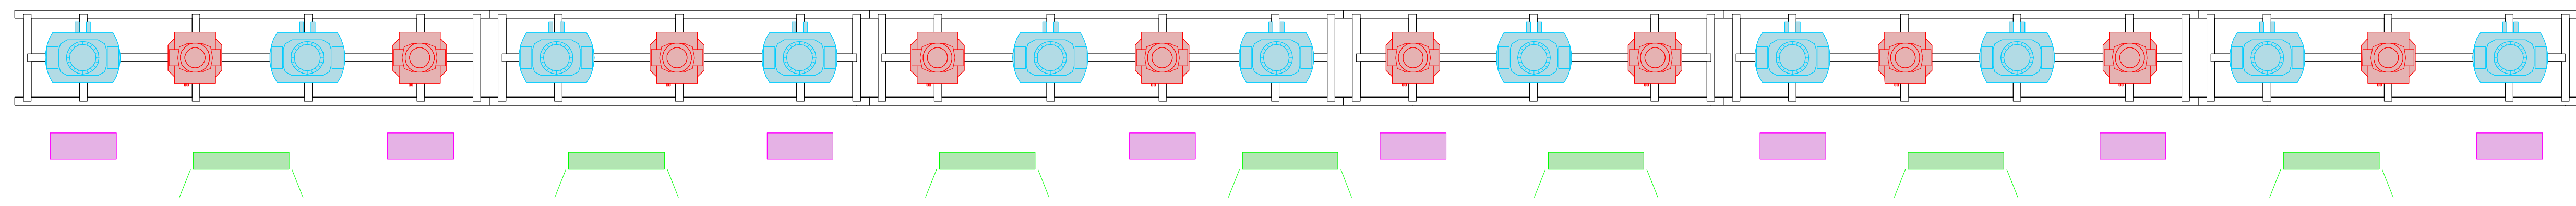

Banner Truss
LADDER

Pyro Truss

Sign Truss
Kinesys

LX Truss 1
yellow

LX Truss 1
blue

LX Truss 1
white

Drape Truss
14 mts

DS Truss
(Front)