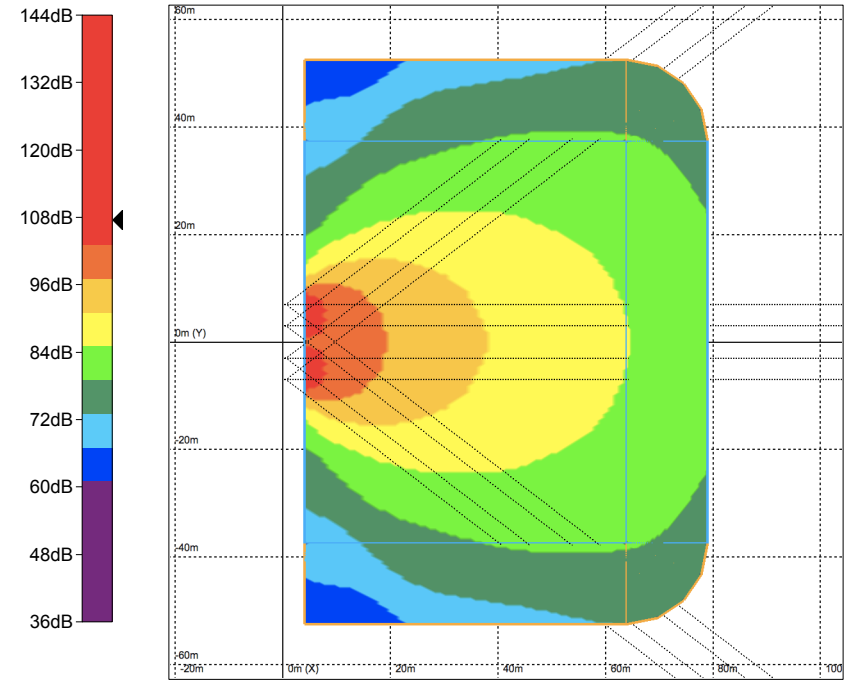

**Selected source: Q7 Q-Series**

**Pointsource settings**

Cab	Type	Level/dB	Delay/ms	CUT	HFA	CPL	x/m	y/m	z/m	Horizontal	Vertical	Rotation
1	Q7-75x40	0.0	0.3	--	--	0	0.6	7.0	2.0	0°	0°	0°
2	Q7-75x40	0.0	0.3	--	--	0	0.6	3.0	2.0	0°	0°	0°
3	Q7-75x40	0.0	0.3	--	--	0	0.6	-3.0	2.0	0°	0°	0°
4	Q7-75x40	0.0	0.3	--	--	0	0.6	-7.0	2.0	0°	0°	0°

**SPL mapping / 6dB per division**

<b>Simulated signal</b>		Highest SPL:	107.6 dB
Input level:	0.0 dBu	Air absorption:	On
Frequency:	6300 Hz	Temperature:	20 °C
Show interferences:	Off	Humidity:	60%

**Comments**